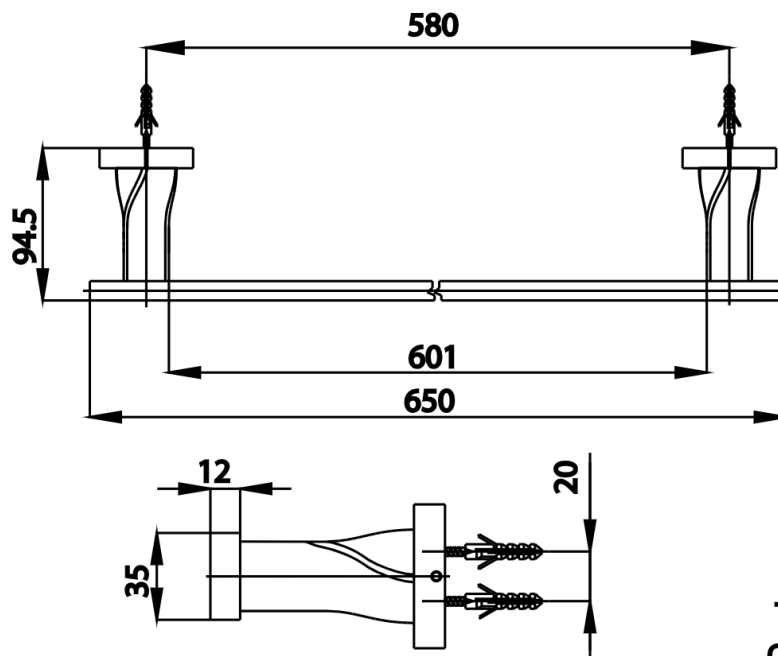

Brand : COTTO, Thailand  
Name : Scirroco Black Towel Bar  
Item Code : CT0063#BL

Designer :  
Color / Finish: Black  
Dimensions : 65cm

Product info:  
• Towel Bar

Flushing of pipe must be done before fittings are installed. Failure to do so voids the warranty.